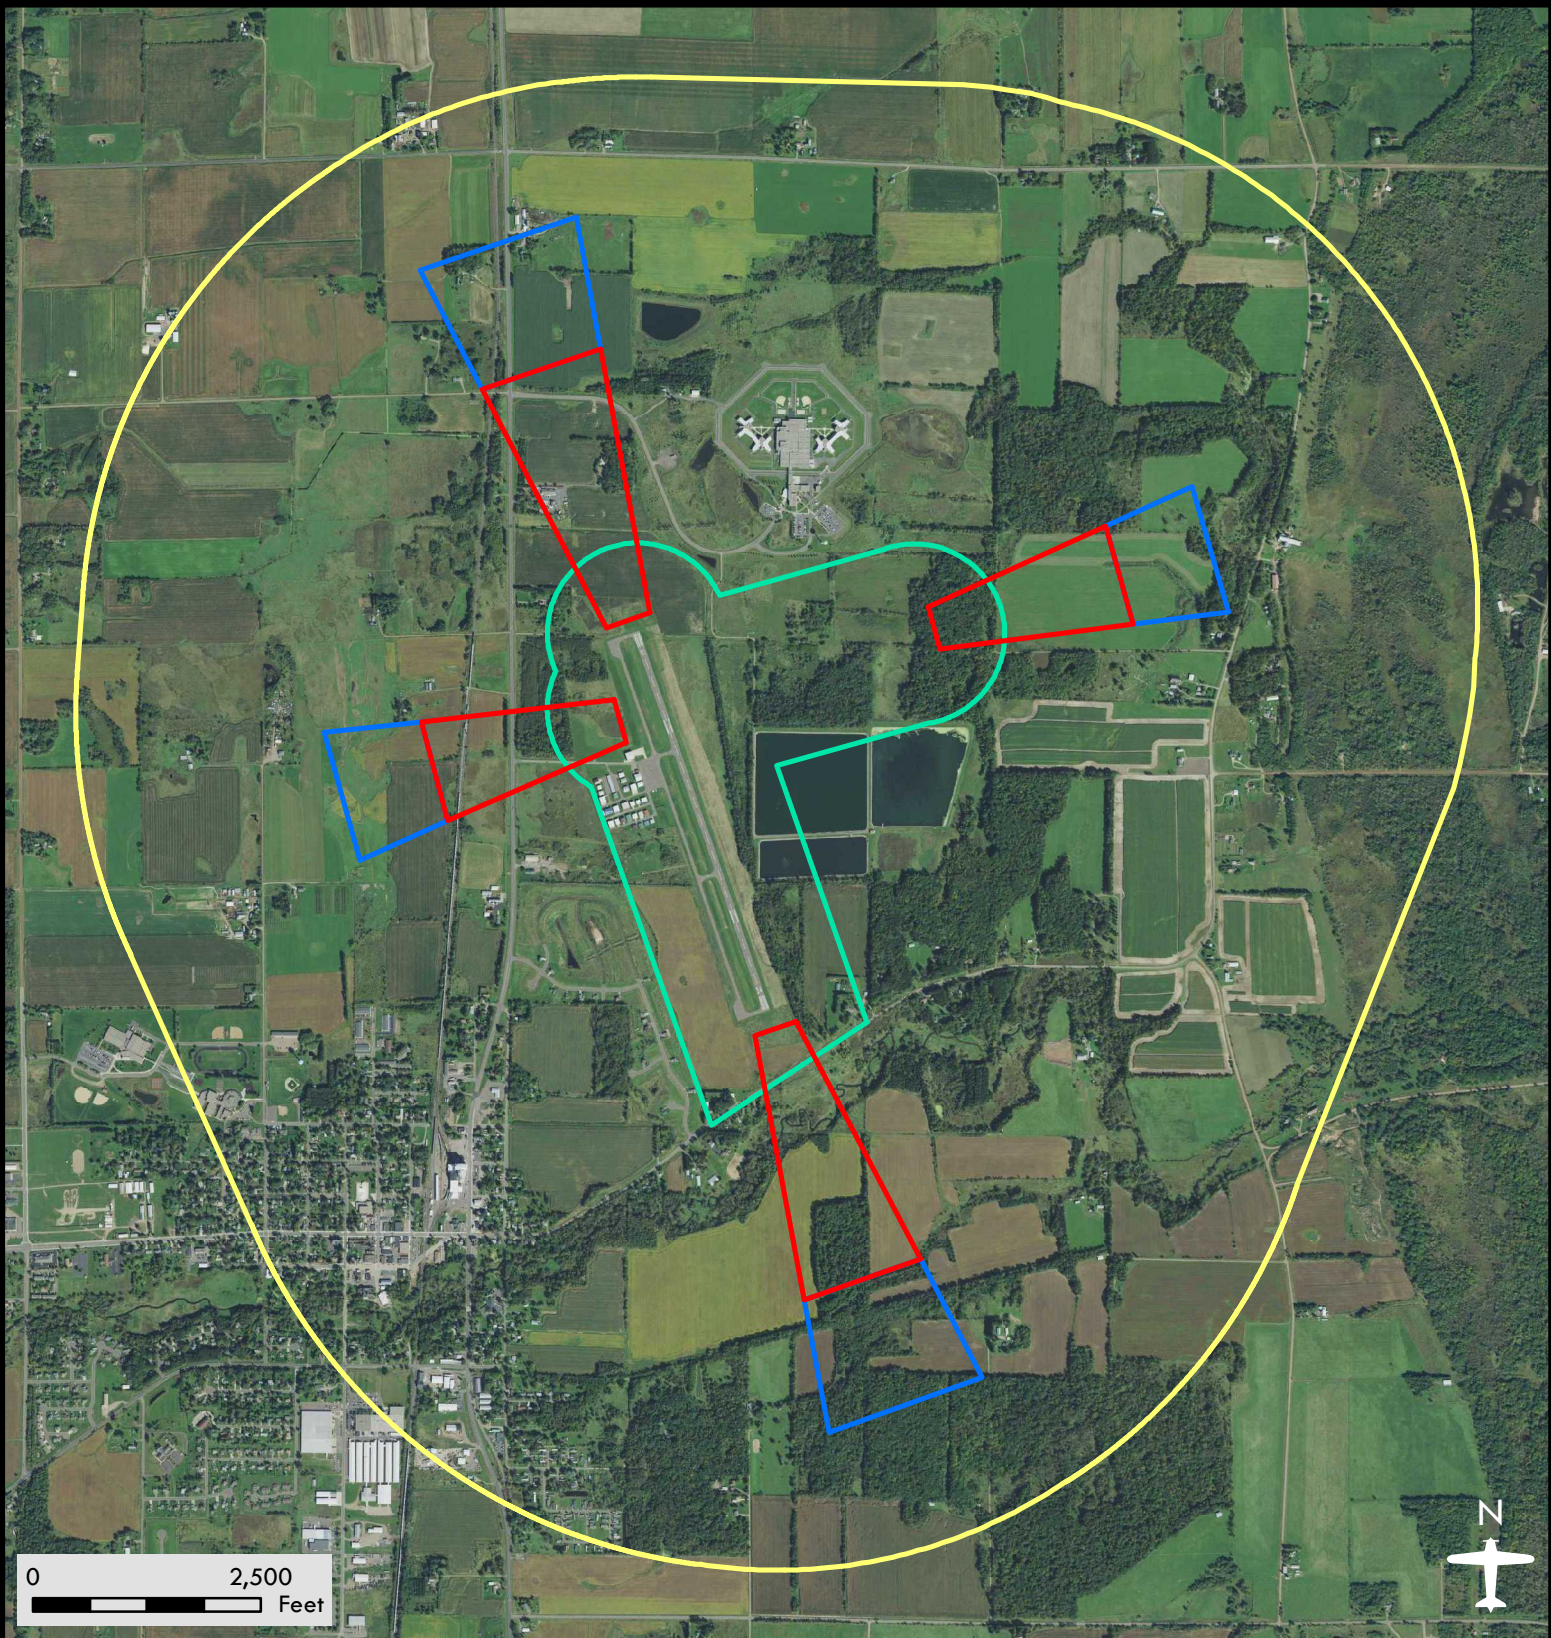

Rush City Regional Airport

Airport Safety Zones

Date: 08/08/2018

Legend

-  Zone A
-  Zone B
-  Zone C
-  Zone B1

DISCLAIMER: This is not an official zoning map. To view the official map and ordinance for this airport, please visit the Airport Zoning Information Warehouse at <https://www.dot.state.mn.us/aero/planning/zoning-warehouse.html>. The State of Minnesota makes no representations or warranties expressed or implied, with respect to the reuse of the data provided herewith regardless of its format or the means of its transmission. There is no guarantee or representation to the user as to the accuracy, currency, suitability, or reliability of this data for any purpose. The user accepts the data "as is." The State of Minnesota assumes no responsibility for loss or damage incurred as a result of any user's reliance on this data. All maps and other material provided herein are protected by copyright. Permission is granted to copy and use the materials herein.